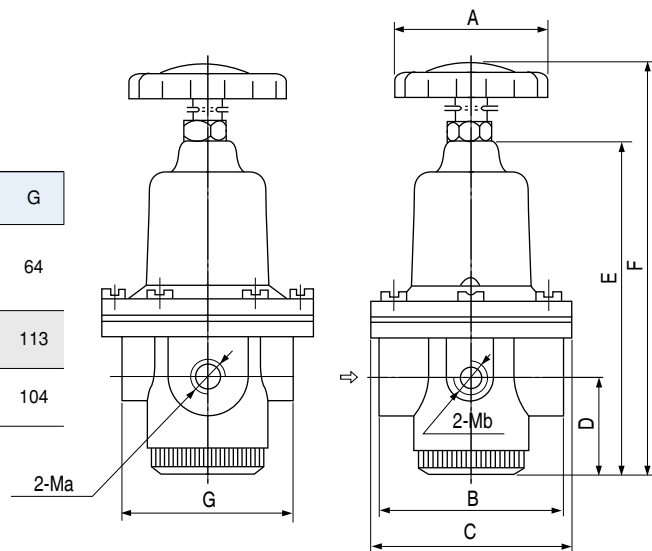

QSL/QTY/QIU Series Air Filter Combination

QTY

QTY series air relieving valve

Graphical symbols

Note for type

Outlook & Dimension

type	Ma	Mb	A	B	C	D	E	F	G
QTY-8	G1/4	M10 × 1	Ø60	74	Ø80	36	122	180	64
QTY-10	G3/8								
QTY-15	G1/2								
QTY-20	G3/4	Ø90	Ø120	109	48	187	250	113	
QTY-25	G1								
QTY-40	G1½								
QTY-50	G2			136		69	218	280	104

Specification

type	Nominal Passage dia	Take-over	Max. working pressure	adjustable range (MPa)
QTY-8	8	G1/4	1.00	0.05~1
QTY-10	10	G3/8		
QTY-15	15	G1/2		
QTY-20	20	G3/4		
QTY-25	25	G1		
QTY-40	40	G1½	0.80	
QTY-50	50	G2		